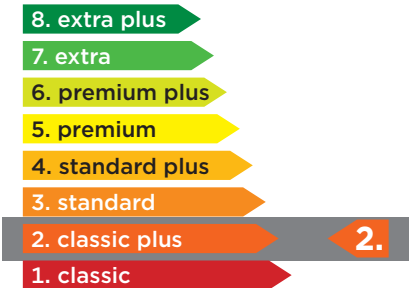

CHARACTERISTIC	SYMBOL	UNIT	QUANTITIES AND DECLARED VALUES					STANDARD	
Thermal conductivities	T	[°C]	10	50	100	150	200	250	EN 12667
	λ_{NP}	[W/(m·K)]	0.034	0.042	0.054	0.068	0.086	0.107	

CHARACTERISTIC	SYMBOL	UNIT	QUANTITIES AND DECLARED VALUES					STANDARD
Specific thermal capacity	c	kJ/(kg·K)	1.00					-
Reaction to fire	-	-	Non-combustible, fire class A1					EN 13501
Chemical behaviour	-	-	Free of sulfite, chromium and sulphur					-
Application field	-	-	Product suitable for flat single glazed ventilated collector, with standard or reflective glass, and working temperatures up to 250 °C					-
Material	-	-	ISOVER mineral wools with quality marks EUCEB & RAL are free of any classification under the European Regulation (EC) n° 1272/2008 related to the classification, the labelling and the packaging of dangerous substances and under the German "Gefahrstoffverordnung"					-
Fogging	-	-	Product tested in official SPF institute (Switzerland): v1/t1 obtained at 220 °C v1/t2 obtained at 250 °C no fogging and no condensate precipitation on the glass					-
Characteristics	-	-	Mineral wool without slugs					-
Water vapour transmission	μ	-	1					EN 12086
Delivery form	-	-	Dimensions (length, width) and thickness upon request Easy-roll concept: Packaging with multiple pre-cut slabs, rolled and compressed in a roll Easy handling: no cutting necessary, slabs with dimensions adjusted to request Also available as standard rolls or slabs Rolls and pallets must be stored inside					-